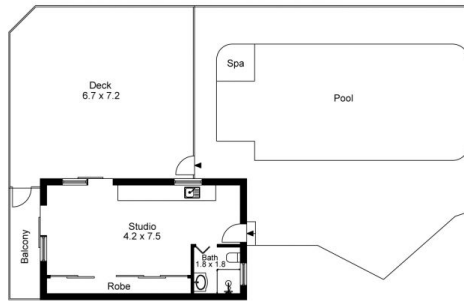

Type : House
Land Size : 1505 sqm
View : <https://www.luxebymm.com.au/lease/nsw/st-george/connells-point/residential/house/7994937>

Sookie Yue Luo
02 9547 0008

[For full version visit the website](https://www.luxebymm.com.au)

Site Plan

Lower Level

Upper Level

The site plan and floor plan are not to scale; measurements are indicative and in metres. Bushes and trees are placed for illustration purposes. Plans should not be relied on. Interested parties should make and rely on their own enquiries.

Produced by DIAKRIT

Lower Level

Upper Level

The floor plan is not to scale; measurements are indicative and in metres. All features included in this 3D plan are for inspiration purposes only. This is not an exact replica of the property or the position of exterior elements. Plans should not be relied on. Interested parties should make and rely on their own enquiries.