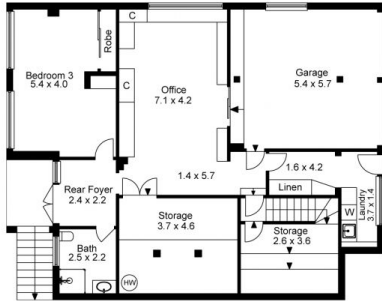

Type : House
Land Size : 1505 sqm
View : <https://www.luxebymm.com.au/lease/nsw/st-george/connells-point/residential/house/7994937>

Sookie Yue Luo
02 9547 0008

[For full version visit the website](https://www.luxebymm.com.au)

Site Plan

Lower Level

Upper Level

The site plan and floor plan are not to scale; measurements are indicative and in metres. Bushes and trees are placed for illustration purposes. Plans should not be relied on. Interested parties should make and rely on their own enquiries.

Produced by DIAKRIT

Lower Level

Upper Level

The floor plan is not to scale; measurements are indicative and in metres. All features included in this 3D plan are for inspiration purposes only. This is not an exact replica of the property or the position of exterior elements. Plans should not be relied on. Interested parties should make and rely on their own enquiries.