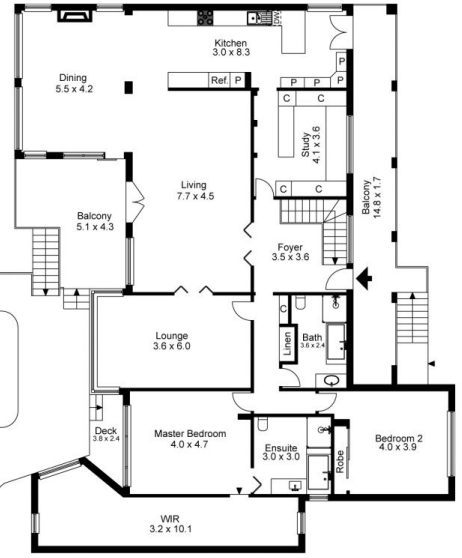

Type : House
Land Size : 1505 sqm
View : <https://www.luxebymm.com.au/lease/nsw/st-george/connells-point/residential/house/7994937>

Sookie Yue Luo
02 9547 0008

[For full version visit the website](https://www.luxebymm.com.au)

Site Plan

Lower Level

Upper Level

The site plan and floor plan are not to scale; measurements are indicative and in metres. Bushes and trees are placed for illustration purposes. Plans should not be relied on. Interested parties should make and rely on their own enquiries.

Produced by DIAKRIT

Lower Level

Upper Level

The floor plan is not to scale; measurements are indicative and in metres. All features included in this 3D plan are for inspiration purposes only. This is not an exact replica of the property or the position of exterior elements. Plans should not be relied on. Interested parties should make and rely on their own enquiries.