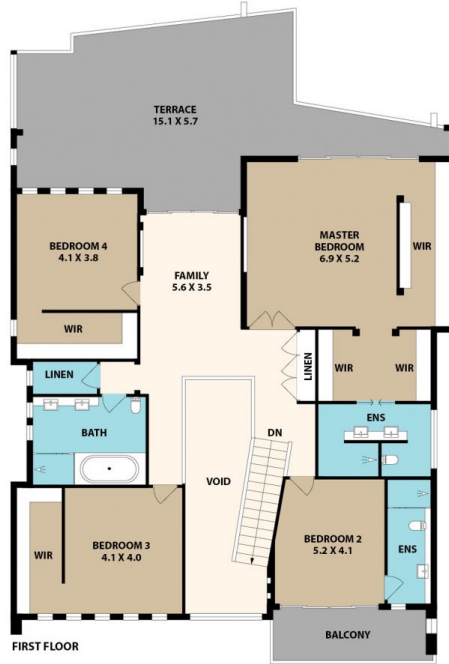

18 Lachlan Ave, Sylvania Waters

LUXE
AGENCY by *interior*