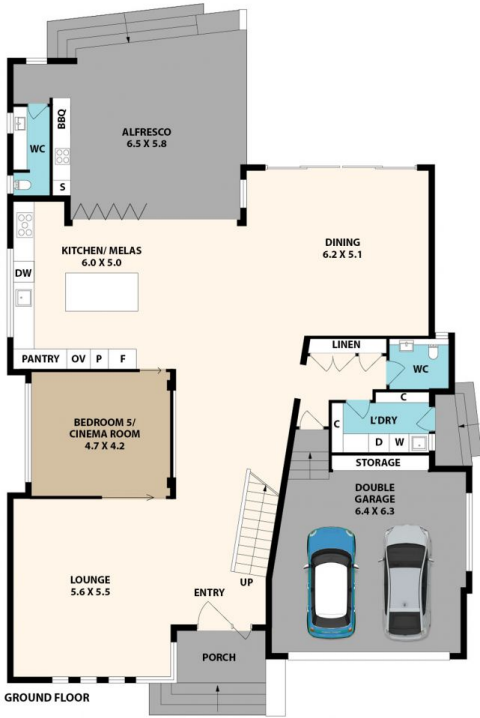

18 Lachlan Ave, Sylvania Waters

LUXE
AGENCY by *interior*