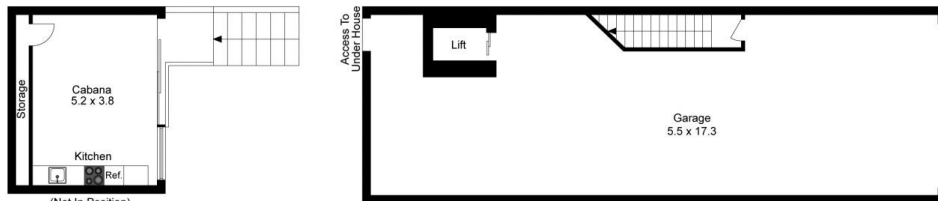

Maurice Maroon
 02 9547 0008

Maryanne Cassar
 02 9547 0008

[For full version visit the website](https://www.luxebymm.com.au)

Level 2

Level 1

Ground Level

Site Plan

The site plan and floor plan are not to scale; measurements are indicative and in metres. Bushes and trees are placed for illustration purposes. Plans should not be relied on. Interested parties should make and rely on their own enquiries.

Produced by DIAKRIT

Level 2

Level 1

Ground Level

The floor plan is not to scale; measurements are indicative and in metres. All features included in this 3D plan are for inspiration purposes only. This is not an exact replica of the property or the position of exterior elements. Plans should not be relied on. Interested parties should make and rely on their own enquiries.