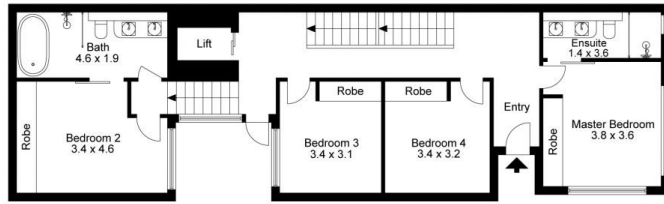

Type : House
Price : Auction Guide | \$3,000,000
View : <https://www.luxebymm.com.au/sale/nsw/st-george/kyle-bay/residential/house/8110145>

With a flowing layout that seamlessly interacts from indoors to outdoors, it's perfect for those who love alfresco entertaining. This stunning home boasts separate formal and casual living spaces, plus a brand-new kitchen superbly finished with stunning bench top, a breakfast island and fitted with premium Miele appliances.

Maurice Maroon
 02 9547 0008

Maryanne Cassar
 02 9547 0008

[For full version visit the website](https://www.luxebymm.com.au)

Level 2

Level 1

Ground Level

Site Plan

The site plan and floor plan are not to scale; measurements are indicative and in metres. Bushes and trees are placed for illustration purposes. Plans should not be relied on. Interested parties should make and rely on their own enquiries.

Produced by DIAKRIT

Level 2

Level 1

Ground Level

The floor plan is not to scale; measurements are indicative and in metres. All features included in this 3D plan are for inspiration purposes only. This is not an exact replica of the property or the position of exterior elements. Plans should not be relied on. Interested parties should make and rely on their own enquiries.