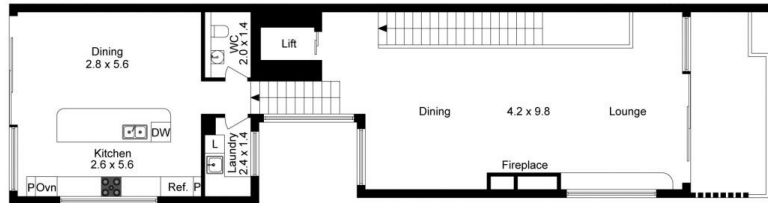

Type : House
Price : Auction Guide | \$3,000,000
View : <https://www.luxebymm.com.au/sale/nsw/st-george/kyle-bay/residential/house/8110145>

With a flowing layout that seamlessly interacts from indoors to outdoors, it's perfect for those who love alfresco entertaining. This stunning home boasts separate formal and casual living spaces, plus a brand-new kitchen superbly finished with stunning bench top, a breakfast island and fitted with premium Miele appliances.

Maurice Maroon
 02 9547 0008

Maryanne Cassar
 02 9547 0008

[For full version visit the website](https://www.luxebymm.com.au)

Level 2

Level 1

Ground Level

Site Plan

The site plan and floor plan are not to scale; measurements are indicative and in metres. Bushes and trees are placed for illustration purposes. Plans should not be relied on. Interested parties should make and rely on their own enquiries.

Produced by DIAKRIT

Level 2

Level 1

Ground Level

The floor plan is not to scale; measurements are indicative and in metres. All features included in this 3D plan are for inspiration purposes only. This is not an exact replica of the property or the position of exterior elements. Plans should not be relied on. Interested parties should make and rely on their own enquiries.