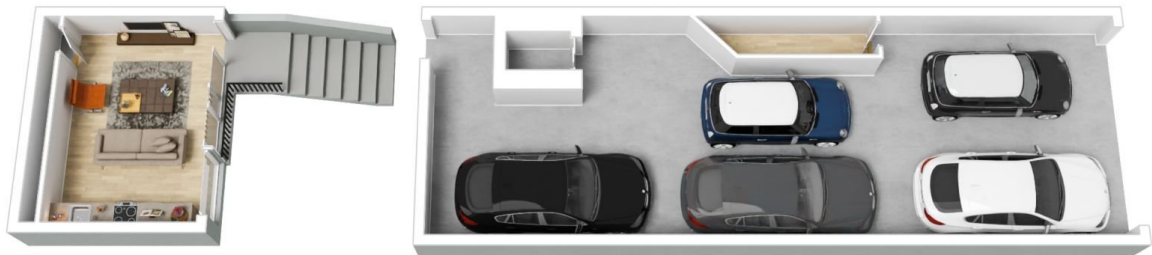

Maurice Maroon
 02 9547 0008

Maryanne Cassar
 02 9547 0008

[For full version visit the website](https://www.luxebymm.com.au)

Level 2

Level 1

Ground Level

Site Plan

The site plan and floor plan are not to scale; measurements are indicative and in metres. Bushes and trees are placed for illustration purposes. Plans should not be relied on. Interested parties should make and rely on their own enquiries.

Produced by DIAKRIT

Level 2

Level 1

Ground Level

The floor plan is not to scale; measurements are indicative and in metres. All features included in this 3D plan are for inspiration purposes only. This is not an exact replica of the property or the position of exterior elements. Plans should not be relied on. Interested parties should make and rely on their own enquiries.