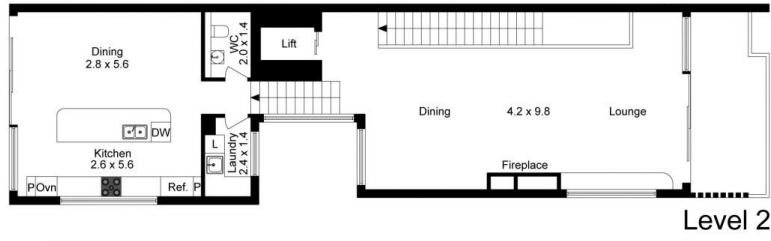

Type : House
Price : \$3000 pw
View : <https://www.luxebyymm.com.au/lease/nsw/st-george/kyle-bay/residential/house/8148559>

Sookie Yue Luo
02 9547 0008

[For full version visit the website](https://www.luxebyymm.com.au)

The site plan and floor plan are not to scale; measurements are indicative and in metres. Bushes and trees are placed for illustration purposes. Plans should not be relied on. Interested parties should make and rely on their own enquiries.